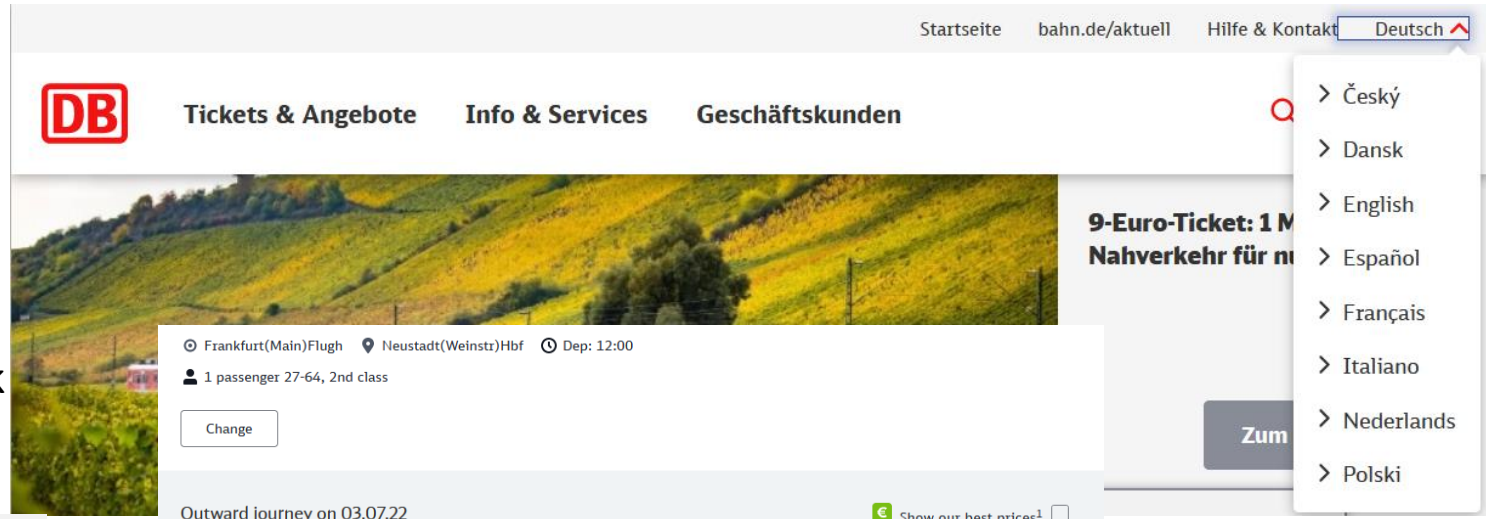

How to come to Neustadt by train from airports in Germany and Strasbourg

- 1 • <https://bahn.de>
- 2 • Select your language
- 3 • From airports: Frankfurt(Main)Flugh, Stuttgart Flughafen/Messe, Strasbourg Aeroport, FKB Baden-Airpark
- 4 • To: Neustadt(Weinstr)Hbf

3

4

5

Timetable & booking

from to

< Sun, 03.07.2022 > ☒ Dep ☐ Arr

Add return journey > ☒ Dep ☐ Arr

☒ Show fastest connections ☐ Local transport only

☐ 1st class ☒ 2nd class

> Seat only (no ticket)

6

Select the best time options and proceed Click on „show details“ to see where and when you have to change