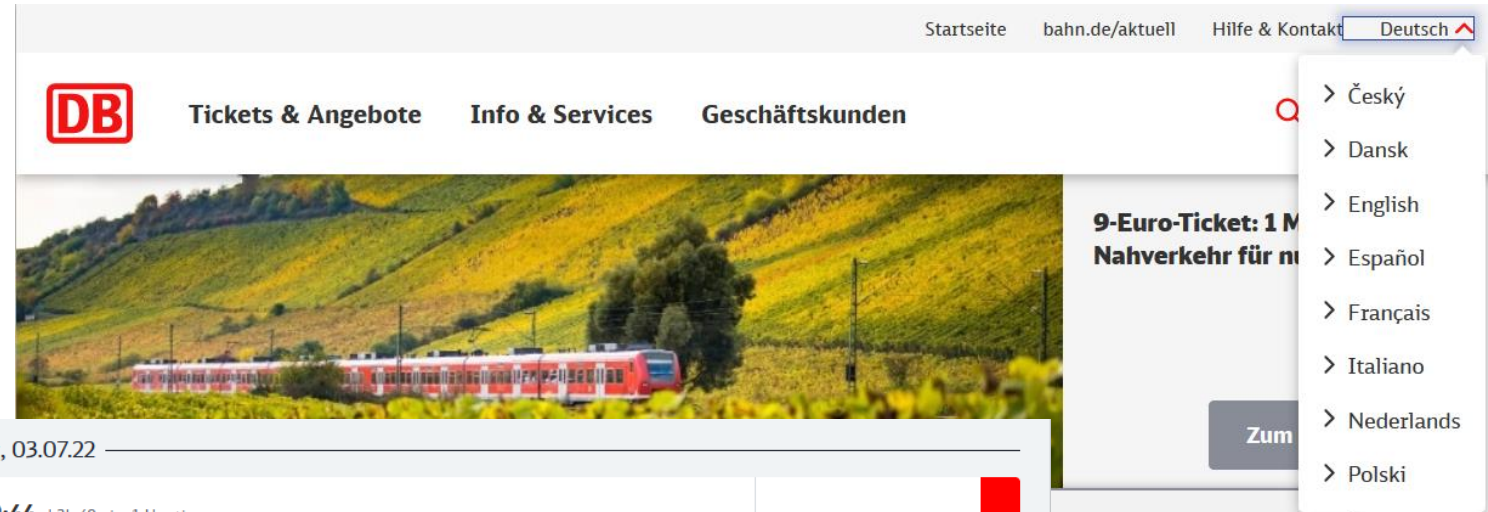

How to come to Neustadt by train from Paris

- 1 • <https://bahn.de>
- 2 • Select your language
- 3 • From Paris Est
- 4 • To: Neustadt(Weinstr)Hbf

Sonntag, 03.07.22

06:55 – 10:44 | 3h 49min, 1 Umstiege	ICE, RB |	ab 55,90 €	
Paris Est			
Neustadt(Weinstr)Hbf			
Details einblenden		Rückfahrt hinzufügen	
09:04 – 12:04 | 3h 00min, 1 Umstiege	TGV, RE |	ab 69,90 €	
Paris Est			
Neustadt(Weinstr)Hbf			
Details einblenden		Rückfahrt hinzufügen	
10:55 – 14:45 | 3h 50min, 1 Umstiege	ICE, RB |	ab 87,90 €	
Paris Est			
Neustadt(Weinstr)Hbf			
Details einblenden		Rückfahrt hinzufügen	

1. 5
2. Select the best time options and proceed Click on „show details“ to see where and when you have to change